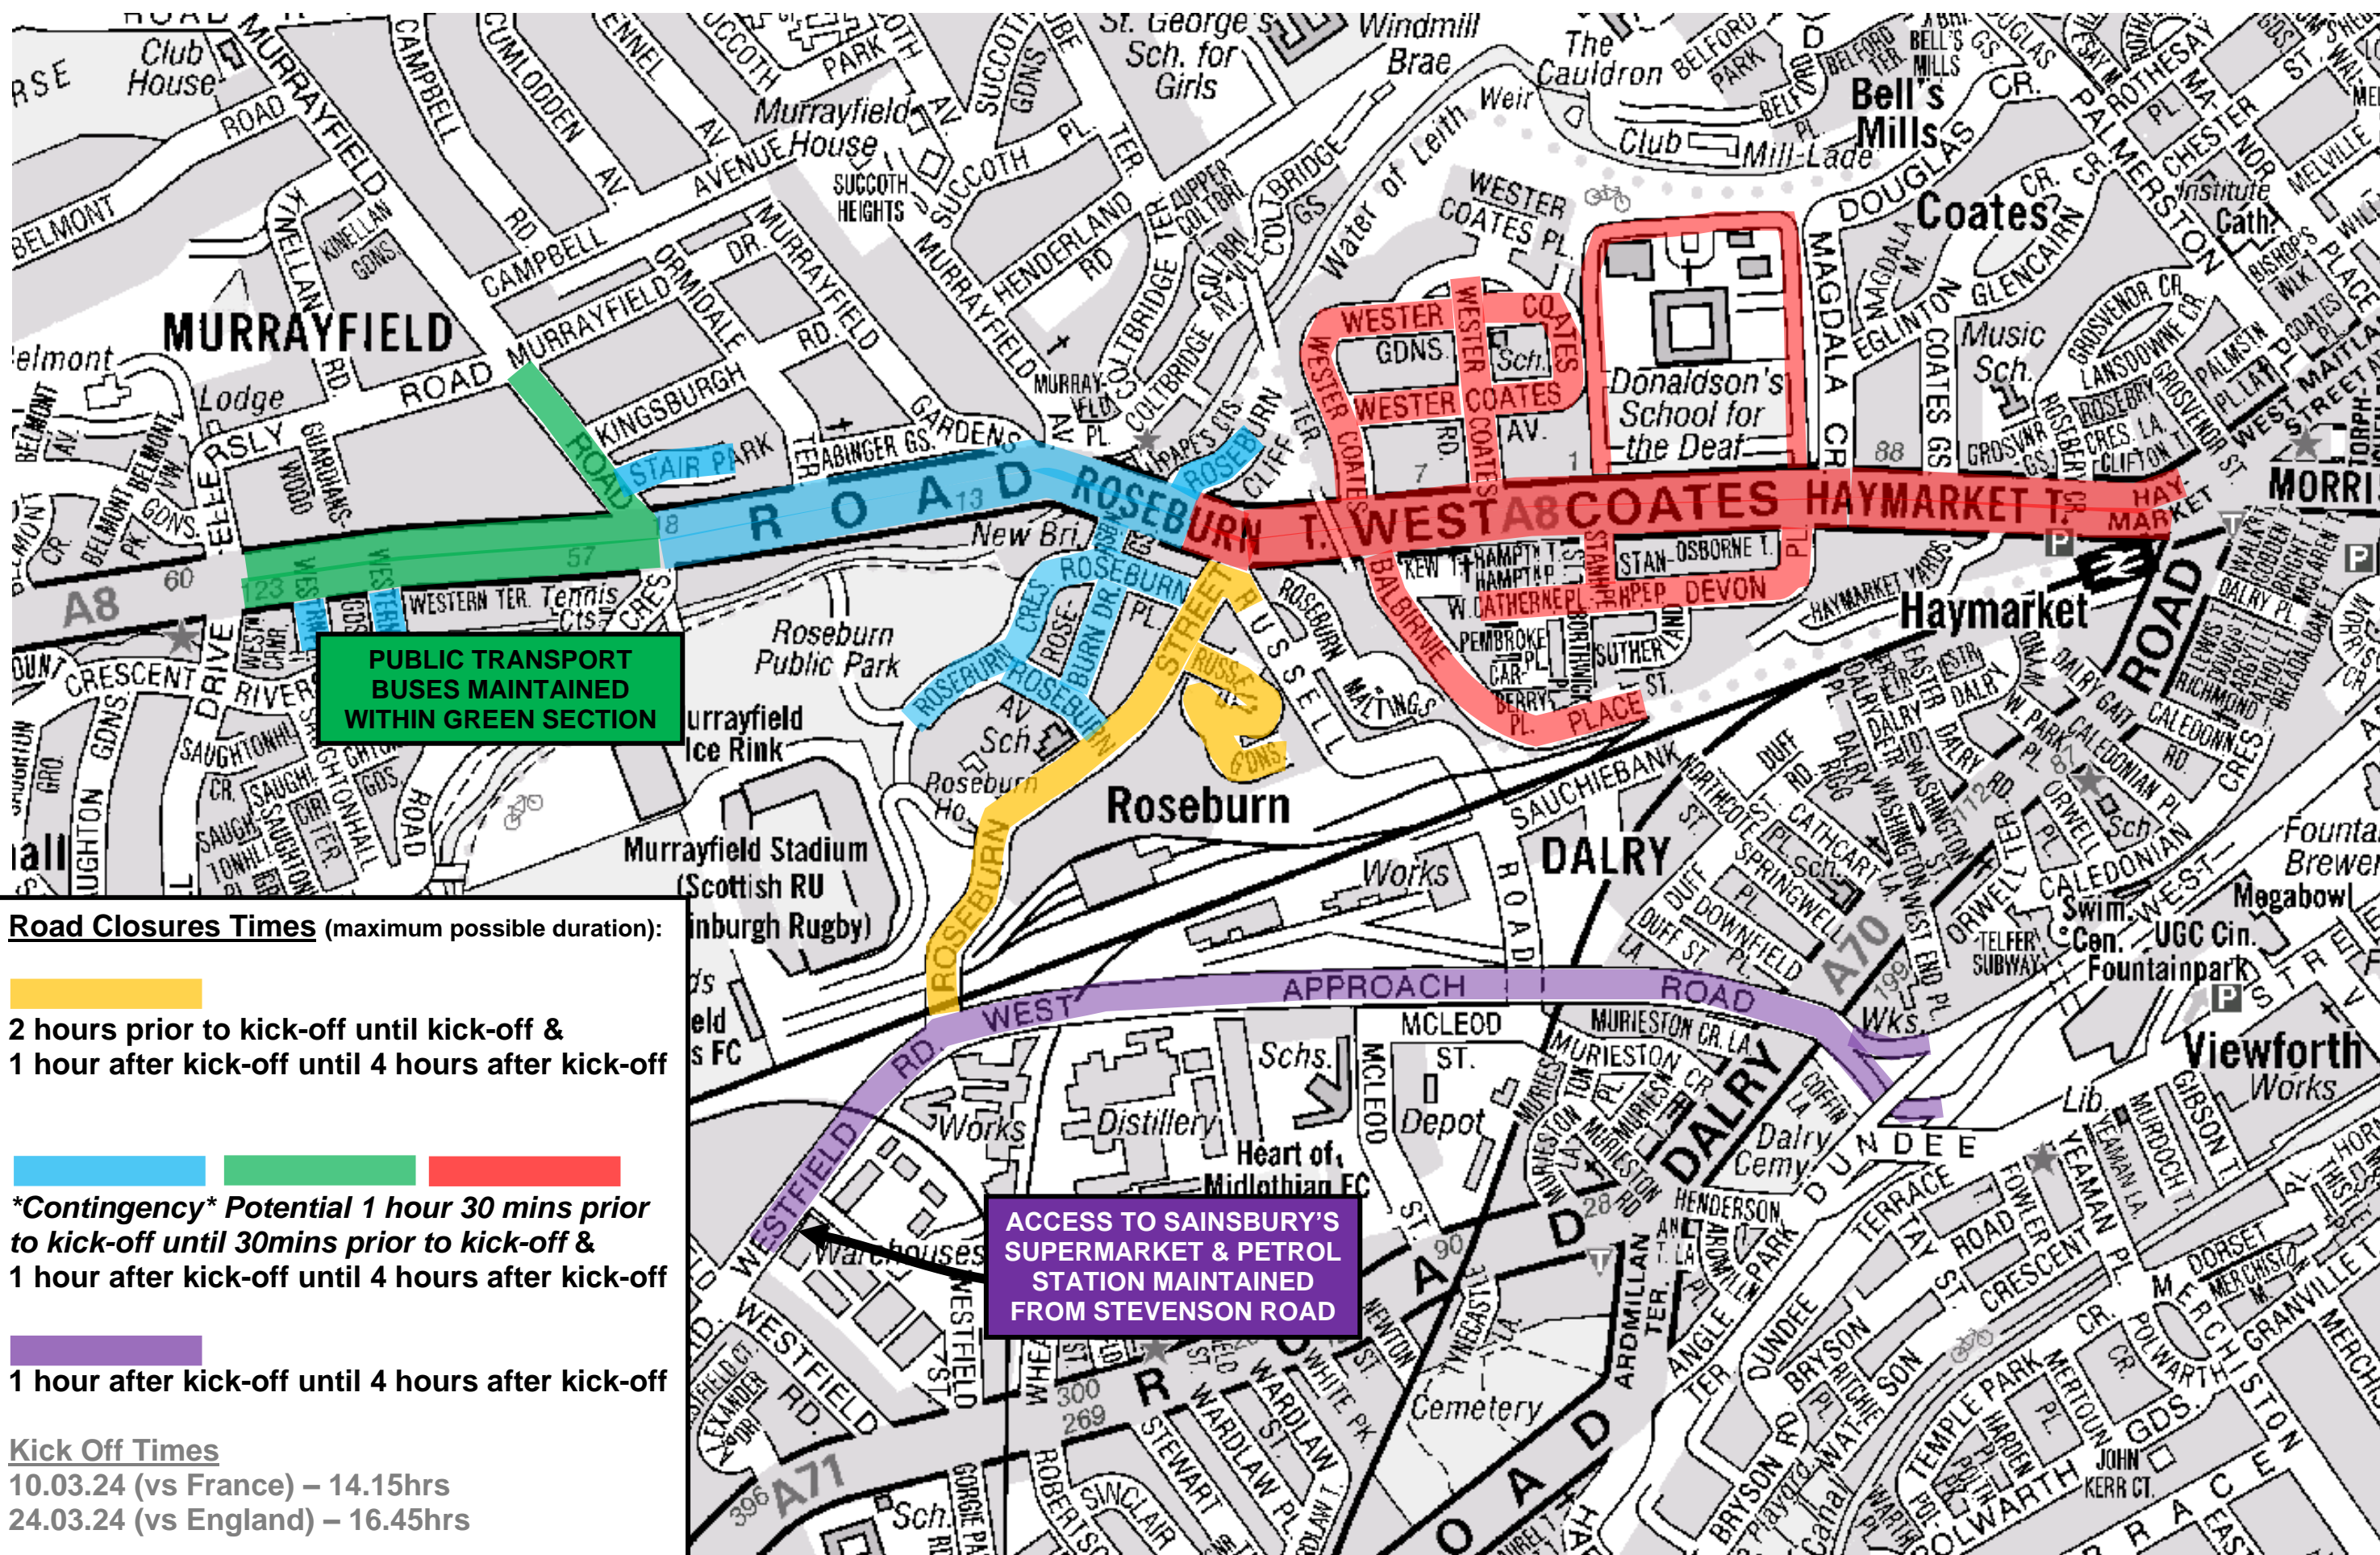

# MURRAYFIELD SIX NATIONS TESTS – SATURDAYS 10<sup>TH</sup> & 24<sup>TH</sup> FEBRUARY - ROAD CLOSURES

**PUBLIC TRANSPORT BUSES MAINTAINED WITHIN GREEN SECTION**

**ACCESS TO SAINSBURY'S SUPERMARKET & PETROL STATION MAINTAINED FROM STEVENSON ROAD**

**Road Closures Times** (maximum possible duration):

**Yellow:** 2 hours prior to kick-off until kick-off & 1 hour after kick-off until 4 hours after kick-off

**Blue:** \*Contingency\* Potential 1 hour 30 mins prior to kick-off until 30mins prior to kick-off & 1 hour after kick-off until 4 hours after kick-off

**Purple:** 1 hour after kick-off until 4 hours after kick-off

**Kick Off Times**  
 10.03.24 (vs France) – 14.15hrs  
 24.03.24 (vs England) – 16.45hrs