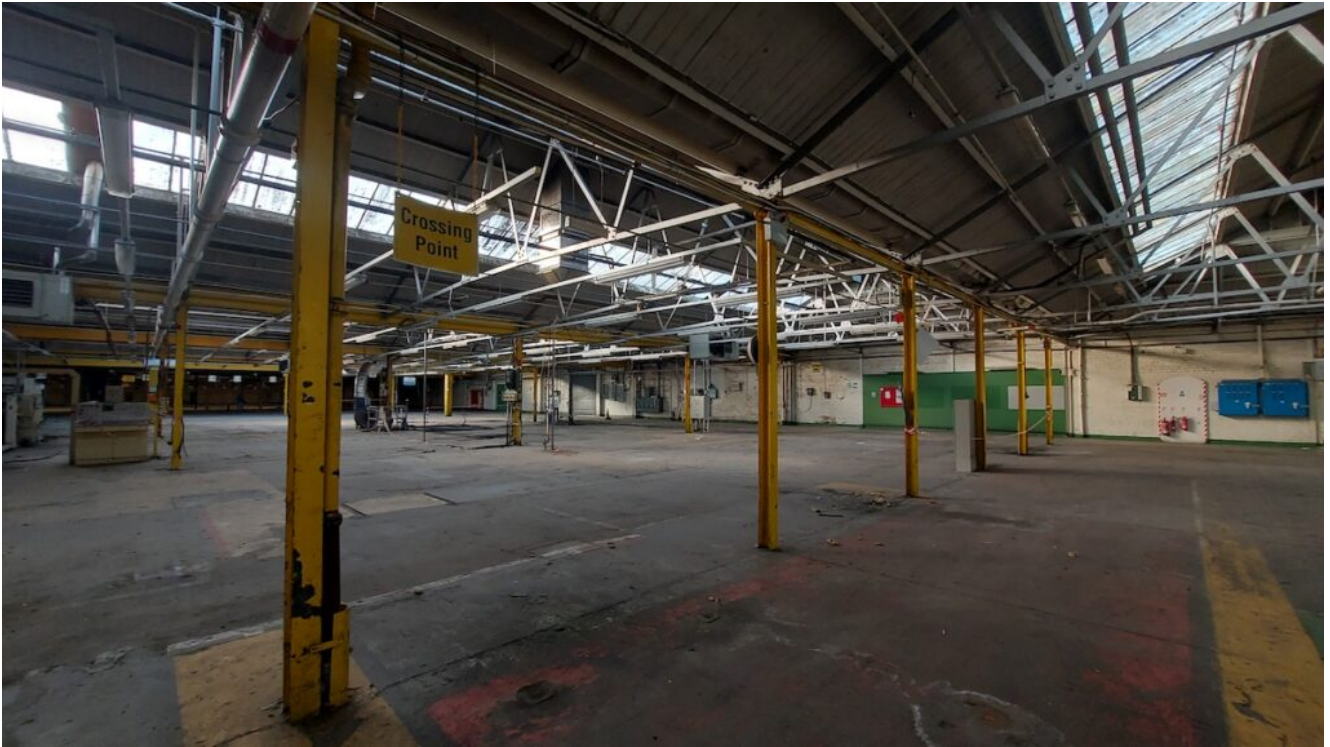

Paper Factory pic by Jim Coltham