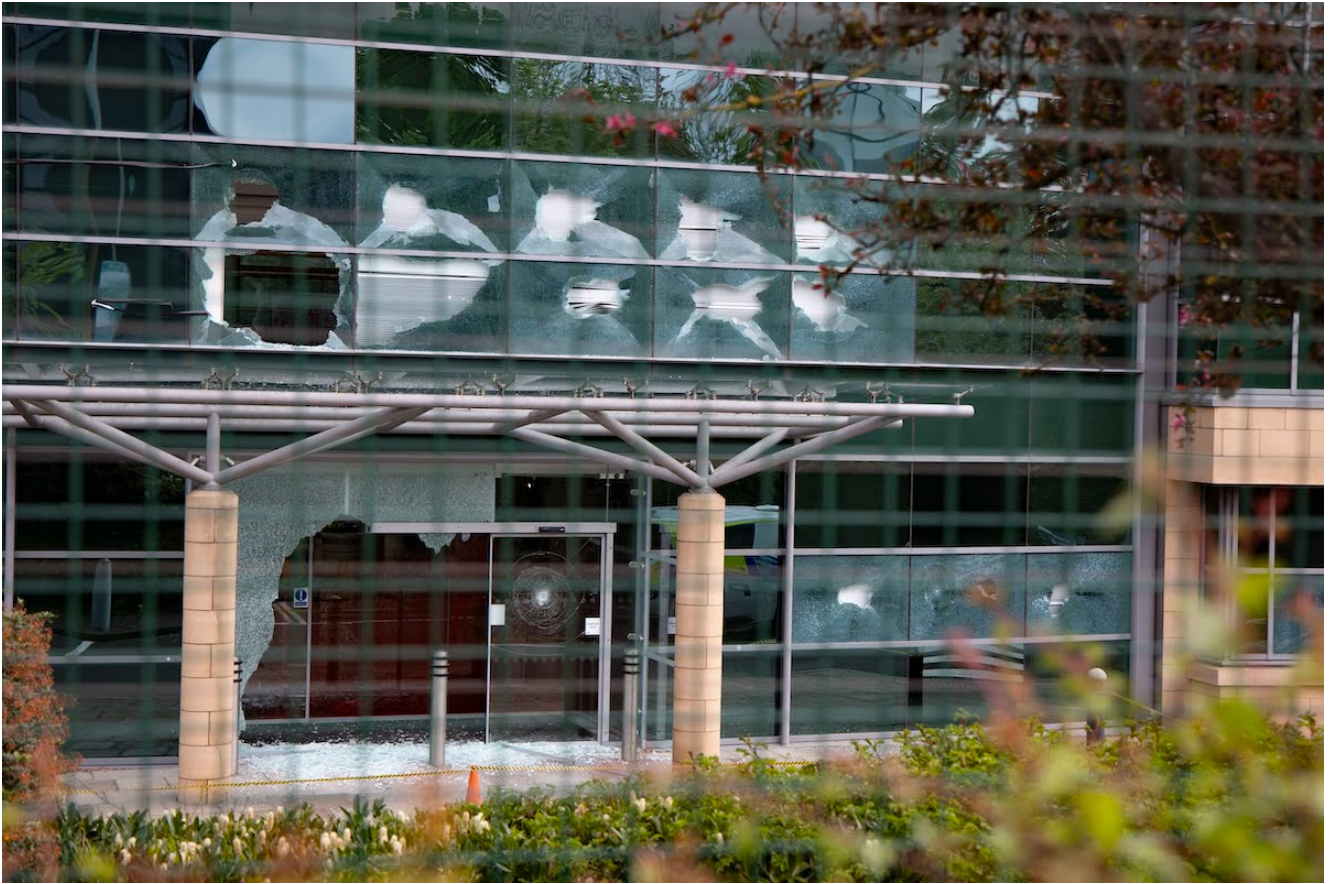

8/5/2024

Picture Alan Simpson

Leonardo Aerospace facility at Crewe Rd North Edinburgh was targeted overnight.

8/5/2024

Picture Alan Simpson

Leonardo Aerospace facility at Crewe Rd North Edinburgh was targeted overnight.