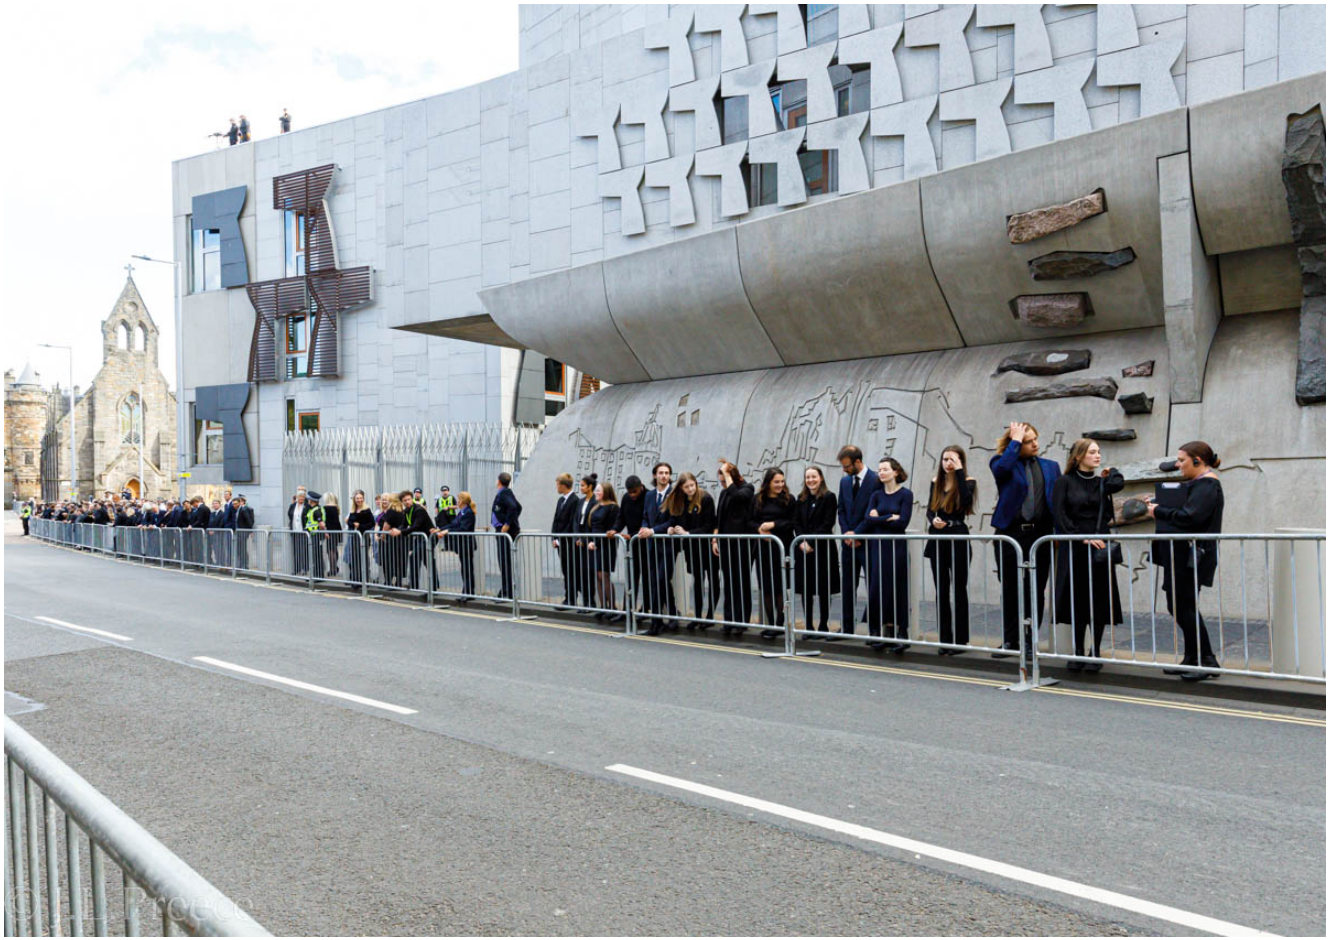

Her Majesty The Queen

Earlier today, Her Majesty The Queen's coffin was carried from The Place of Holyroodhouse to where will Lie at Rest in St Giles' Cathedral in Edinburgh.

© J.L.Preece

© J.L.Preece

© J.L.Preece

© J.L.Preece

© J.L.Preece

© J.L. Freese

© J.L.Preece

© J.L.Preece

© J.L.Preece

The cortege passed up the Royal Mile to St. Giles Cathedral, past the virtually silent crowds and Members and staff of The Scottish Parliament, where [Her Majesty The Queen's coffin will Lie at Rest](#).