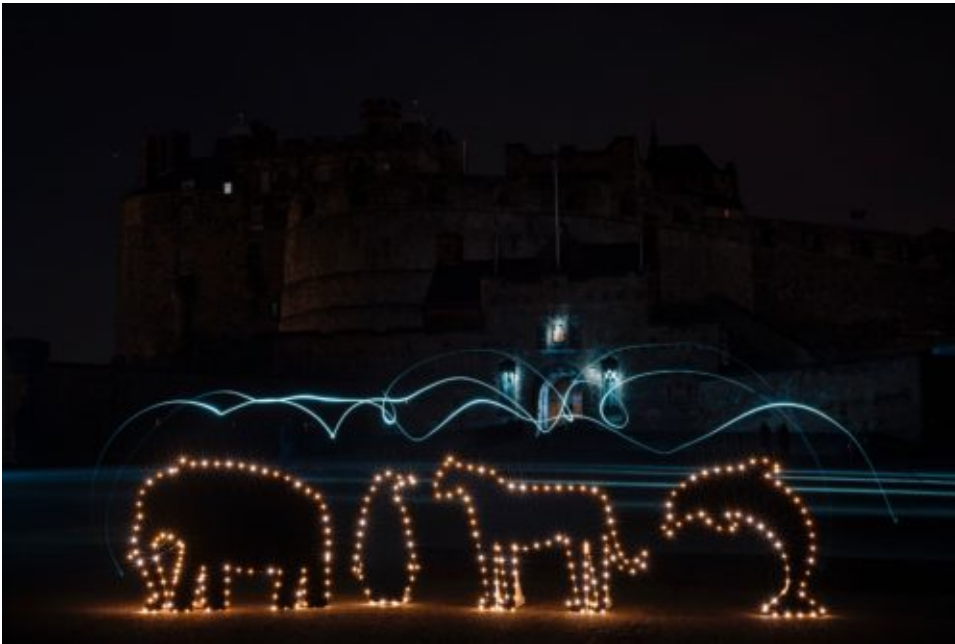

Earth Hour marked at Edinburgh Castle

Edinburgh Castle and landmarks across Scotland switched off their lights in support of Earth Hour on Saturday night.

Hundreds of millions of people around the planet will be taking part in WWF's Earth Hour as a symbolic show of solidarity for the planet.

Pictured : animal silhouettes stand at Edinburgh Castle to symbolise that climate change is effecting wildlife across the globe.

(Photograph: MAVERICK PHOTO AGENCY)