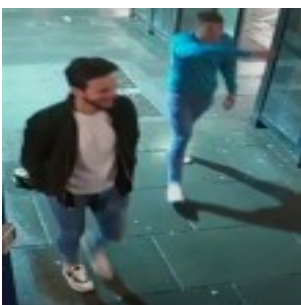

# CCTV images issued in plea for information about assault

Police Scotland have released images of a group of three men they wish to trace in connection with a serious assault in the city centre last weekend in the early hours of Sunday 23 July 2017.

A 25-year-old man suffered a fractured skull and was taken to hospital following the attack, which happened on Waverley Bridge at around 3.30a.m.

Detectives are keen to trace the men on the CCTV footage, who are seen to be within the area at the time of the assault.

Anyone who recognises these images is asked to contact police immediately.

Detective Constable Graham McIlwraith said: “The victim suffered a serious head injury as a result of this incident and police have been conducting various enquiries including viewing several hours of CCTV footage from in and around Edinburgh City Centre.

“The males pictured are believed to be of significance to our investigation and anyone who can assist in tracing them is asked to come forward.

“Similarly, we would ask these males to get in touch with